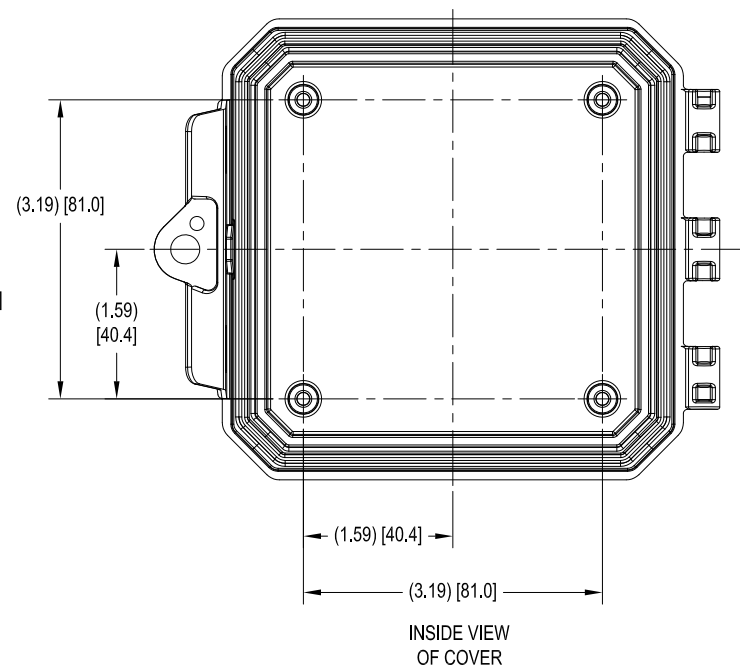

COVER NOT SHOWN FOR CLARITY