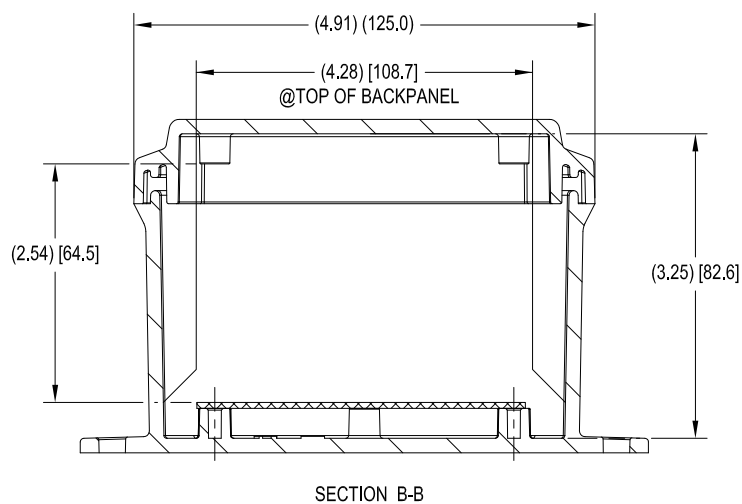

COVER NOT SHOWN FOR CLARITY