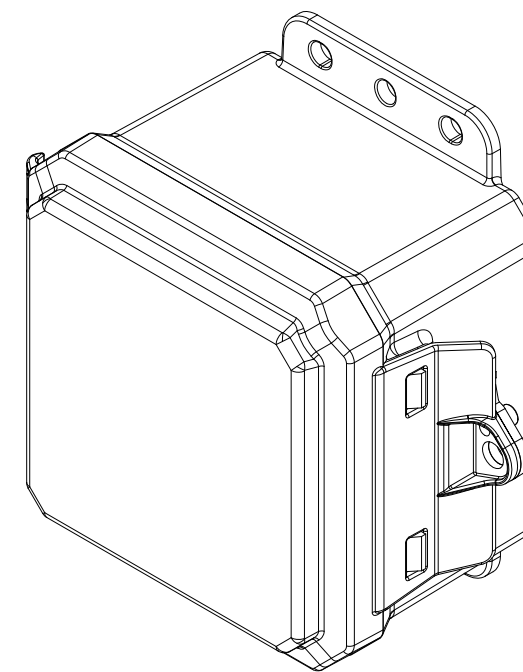

COVER NOT SHOWN FOR CLARITY