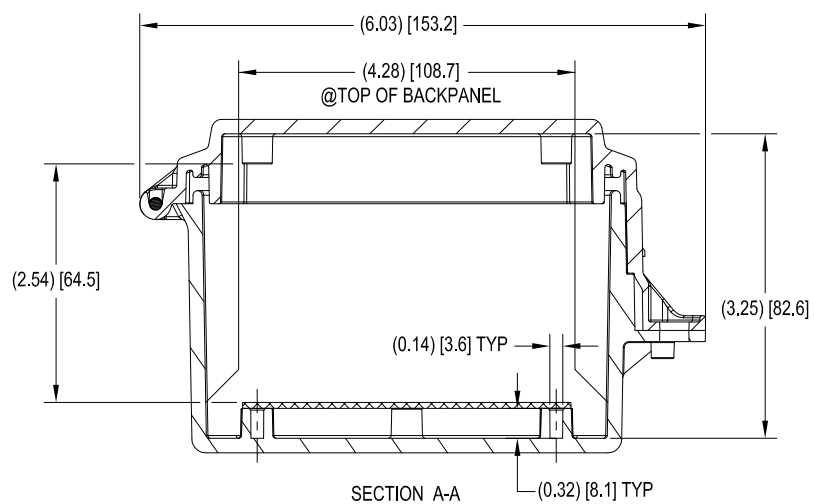

COVER NOT SHOWN FOR CLARITY