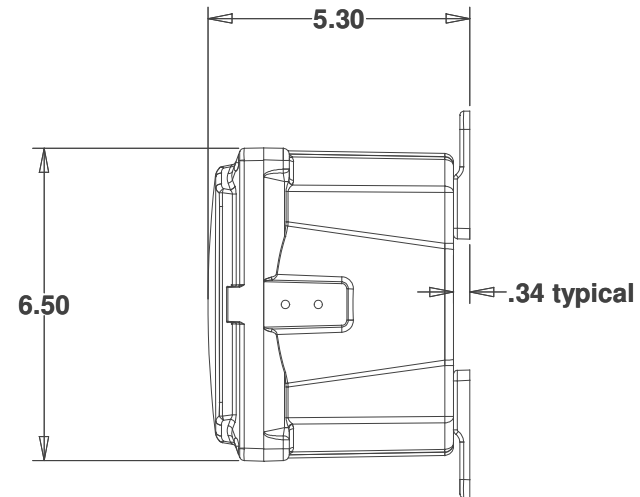

Notes:

1. Backpanel width = 4.88, Backpanel height = 4.88
2. Internal height without Backpanel = 4.40
3. Internal height with Backpanel = 4.00
4. All dimensions are in inches

Integra Enclosures, Inc.	Part Name: 6 x 6 x 4 Enclosure	Revision: A
	Drawn By: CAB	Date: 1/17/03
Part Description: 6 x 6 x 4 External Hinge Assembly	Part Number: none	Part Status: none