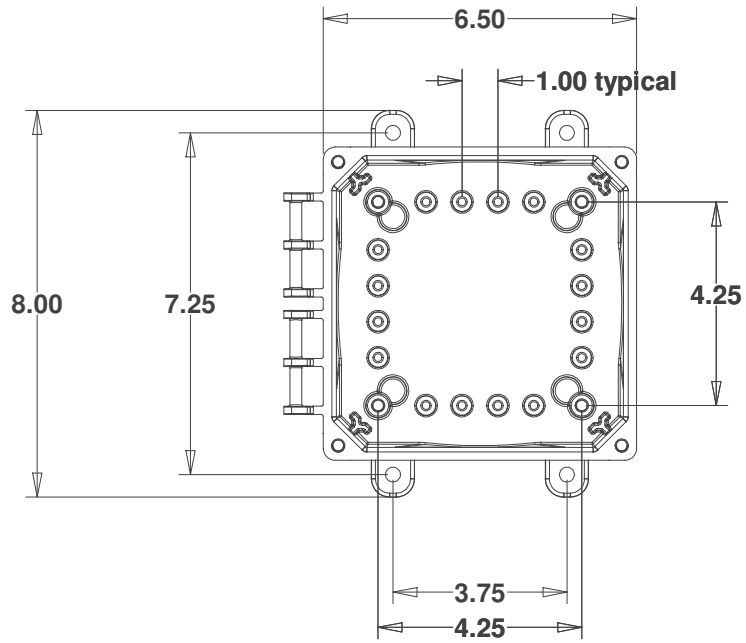

Notes:

1. Backpanel width = 4.88, Backpanel height = 4.88
2. Internal height without Backpanel = 4.40
3. Internal height with Backpanel = 4.00
4. All dimensions are in inches

Integra Enclosures, Inc.	Part Name: 6 x 6 x 4 Enclosure	Revision: A
	Drawn By: CAB	Date: 1/17/03
Part Description: 6 x 6 x 4 External Hinge Assembly	Part Number: none	Part Status: none