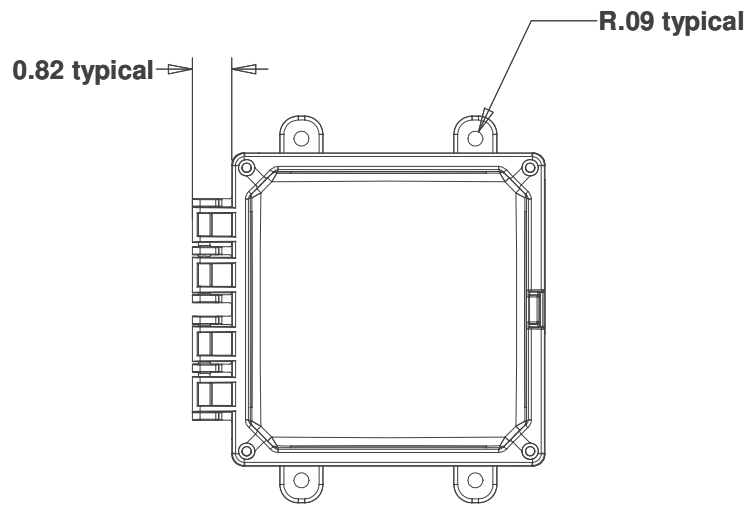

Notes:

1. Backpanel width = 4.88, Backpanel height = 4.88
2. Internal height without Backpanel = 4.40
3. Internal height with Backpanel = 4.00
4. All dimensions are in inches

Integra Enclosures, Inc.	Part Name: 6 x 6 x 4 Enclosure	Revision: A
	Drawn By: CAB	Date: 1/17/03
Part Description: 6 x 6 x 4 External Hinge Assembly	Part Number: none	Part Status: none